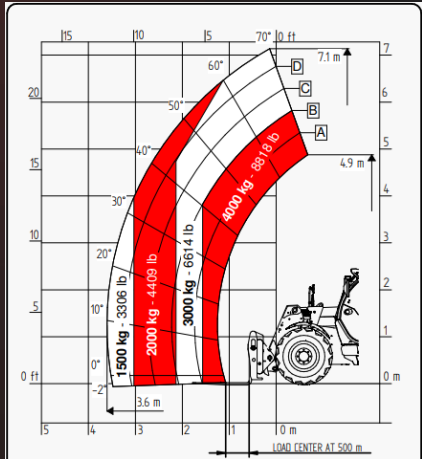

CISOLIFT

CH8823

Telehandler

The Cisolift CH8823 is a powerful and versatile telehandler, built to meet the demands of job sites requiring optimal lifting height and high load capacity.

- 4-wheel drive with 3 steering modes
- Urea-free emissions system
- Hydrostatic transmission for smooth and efficient operation
- Ergonomic cab offering superior comfort and visibility
- High lifting capacity suited for heavy-duty work

CISOLIFT

CISOLIFT

CH8823

Telehandler

Designed in Canada. Made in Italy.

TECHNICAL FEATURES

Lifting height	23'3"	7 m
Turning radius	13'1"	4 m
Lifting capacity	4 000 kg	8 818 lbs
Length	16'1"	4 907 mm
Width	7'7"	2 310 mm
Height	8'	2 450 mm
Energy source	Diesel	

Transmission	Hydrostatic single gear	
Speed	30 km/h	
Engine Stage V	Deutz 75 hp	
Tires	400/70 20	
Emissions treatment system	Without urea	
Diesel tank	120 l	
Weight	7 870 kg	17 350 lbs