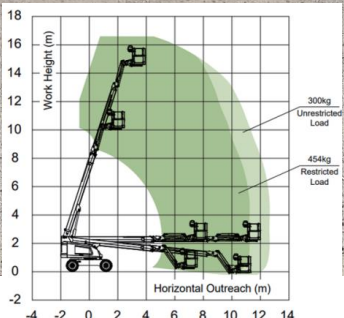

### Boom Lift

The Cisolift CT48JD is a robust and versatile telescopic boom lift, ideal for outdoor worksites requiring reach and stability.

- Working height of 54'6"
- Horizontal outreach of 41'8"
- Lifting capacity up to 1,000 lbs
- Powerful and reliable Kubota diesel engine
- 2-year manufacturer's warranty

### SPECIFICATIONS

Maximum Working Height	54'6"	16,6 m
Maximum Platform Height	47'11"	14,6 m
Horizontal Outreach	41'8"	12,7 m
Platform Capacity	300/454 kg	660/1000 lbs
Stowed Length	31'6"	9,6 m
Stowed Width	7'6"	2,29 m
Stowed Height	8'3"	2,51 m

Basket Dimensions	3 x 8'	0,91 x 2,44
Gradeability	45% (24°)	
Turntable Swing	360° continuous	
Motor	Kubota V2403 (Euro V)	
Drive Mode	4WD	
Tires	Foam-filled tire	
Weight	8 500 kg	18 739 lbs